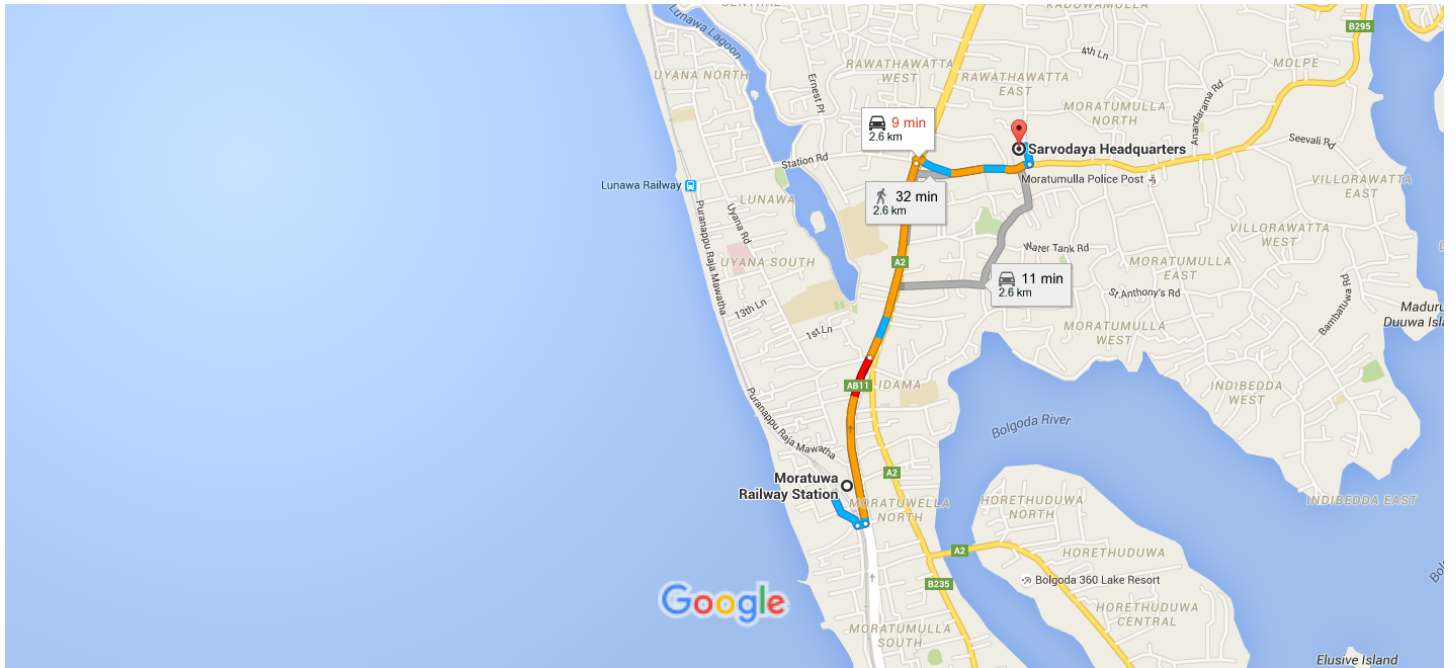

### Moratuwa Railway Station to Sarvodaya Headquarters, Moratuwa

Drive 2.6 km, 9 min

Map data ©2016 Google 500 m

## Moratuwa Railway Station

Galle Road New Deviation, Moratuwa

-  1. Head southeast on Uswatta Lane 1 toward Circular Road 200 m
-  2. Turn left toward Galle Rd New Deviation 40 m
-  3. Turn left at Sampath Book Shop onto Galle Rd New Deviation  
 Pass by primemax entertainment (on the left) 800 m
-  4. Continue straight through Kurusa Jct onto Colombo - Galle Main Rd/Galle Rd  
 Pass by Commercial Bank (on the left) 950 m
-  5. At the roundabout, take the 3rd exit onto De Soyza Rd/Moratuwa - Piliyandala Rd/B295  
 Pass by Broadway Hardware Stores (on the left) 600 m
-  6. Turn left onto Rawatawatta Rd  
 Destination will be on the left 87 m