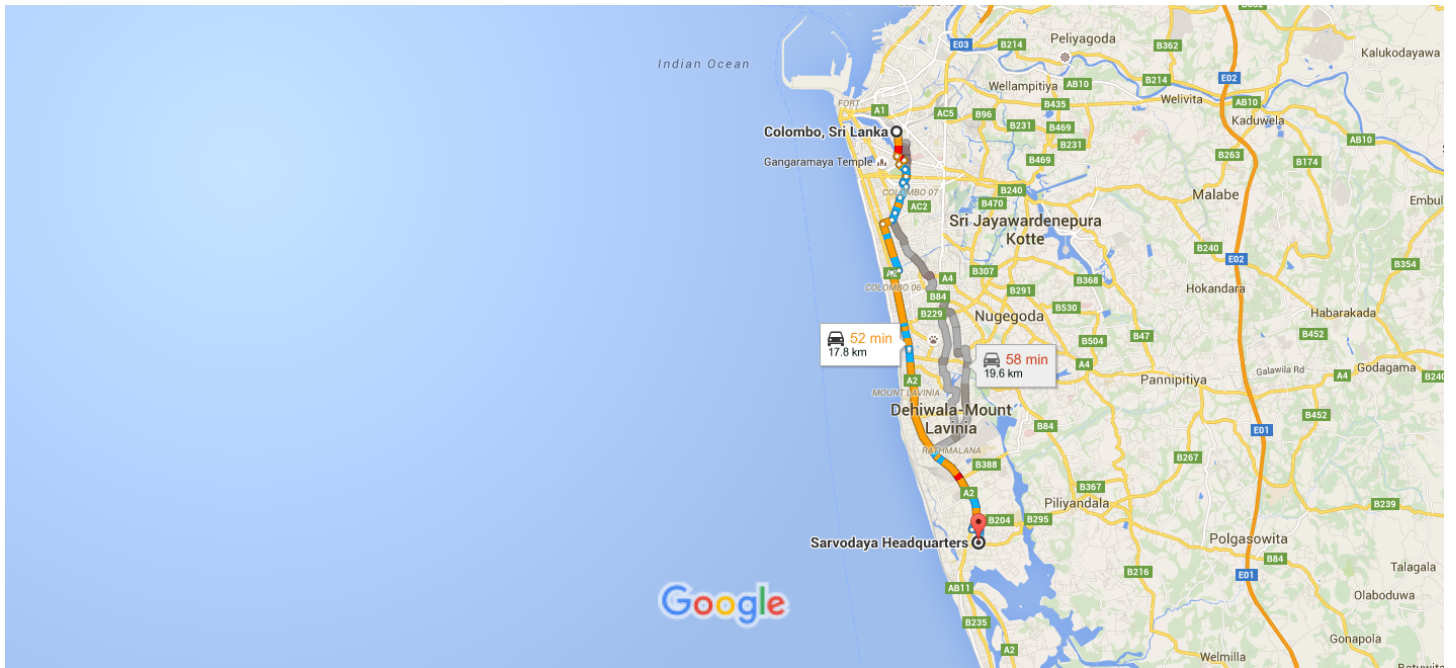

Colombo, Sri Lanka to Rawatawatta, Moratuwa

Drive 17.8 km, 52 min

Map data ©2016 Google 2 km

Colombo, Sri Lanka

Colombo

Take Darley Rd/T B Jayah Mawatha and C W W Kannangara Mawatha to Colombo - Batticaloa Hwy/Philip Gunewardena Mawatha/Race Course Ave/Reid Ave

Take R A De Mel Mawatha, Colombo - Galle Main Rd/Galle Rd and A2 to 4th Ln/Rawatawatta Rd in Moratuwa

- 38 min (13.9 km)
11. Continue straight past McDonald's onto Colombo - Batticaloa Hwy/Philip Gunewardena Mawatha/Race Course Ave/Reid Ave
 - Pass by Race Course Vehicle Park (on the left)
650 m
 12. Slight left onto Colombo - Batticaloa Hwy/Philip Gunewardena Mawatha
 - Continue to follow Colombo - Batticaloa Hwy
 - Go through 1 roundabout
 - Pass by Thummulla Bus Stop (on the left)
280 m